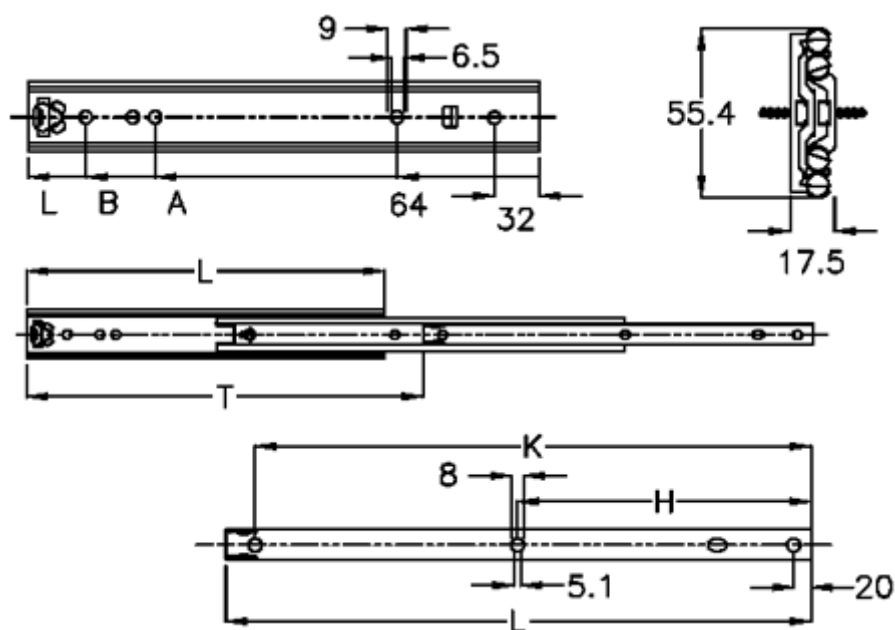

Article number: 11112F58

Description: Thomas Regout Telescopic Slide 112F57 ULF HD D, 3-piece. (replaced with 11112S23)
Length 400 mm / load cap. 97 kg / extension 440 mm

Measures

A	= 288
B	= 320
H	= 225
K	= 430
L	= 450
Load capacity side mounted	= 82
T	= 495